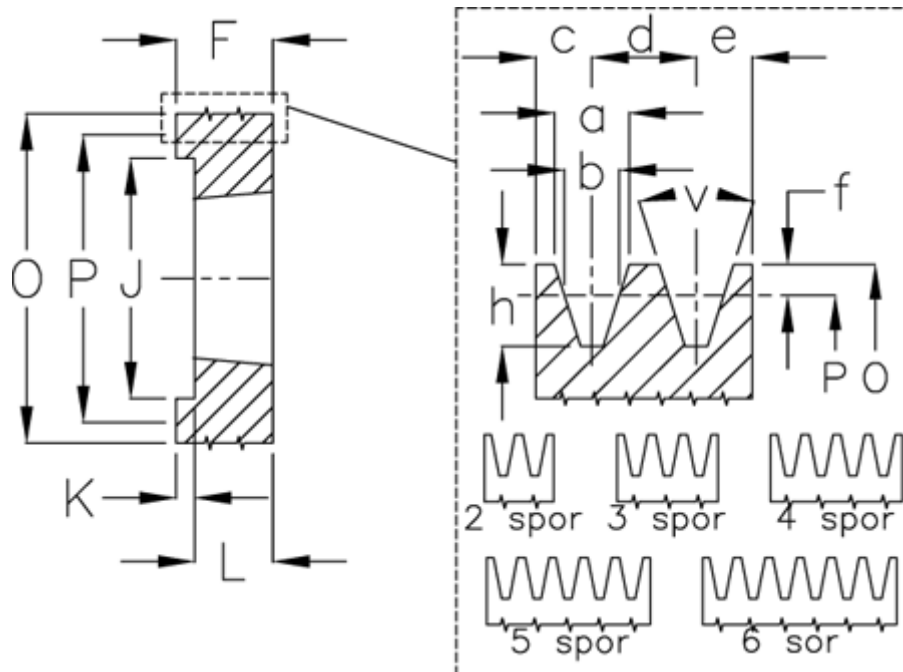

Article number: 604111011203

Description: V-belt pulley SPB 112/3 TL1610

Measures

a	= 16,3	For bush	= 1610	P	= 112
b	= 14	h	= 17,5	Type	= SPB
Bush ζ max	= 42	J	= 72.0	v	= 34 grader
c	= 12,5	K	= 38		
d	= 19	L	= 25		
e	= 12,5	m	= -		
f	= 3,5	Number of ribs	= 3		
F	= 63	O	= 119		